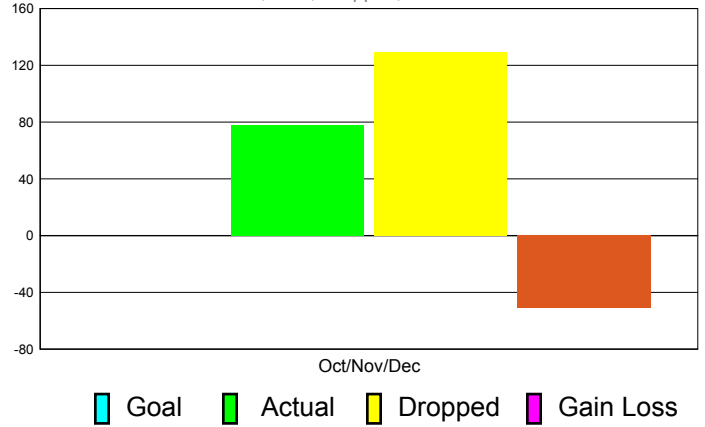

Membership Results 2011-2012

Goal, New, Dropped, Gain/Loss