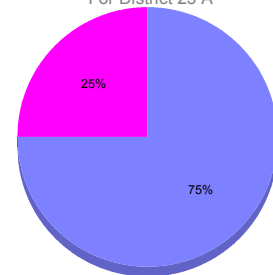

Goal, New, Dropped, Gain/Loss

Comparison of Membership Gain/Loss

Current Year Compared to the Previous Year

Gender Comparison 2010-2011

For District 25 A

Oct/Nov/Dec
■ Male ■ Female